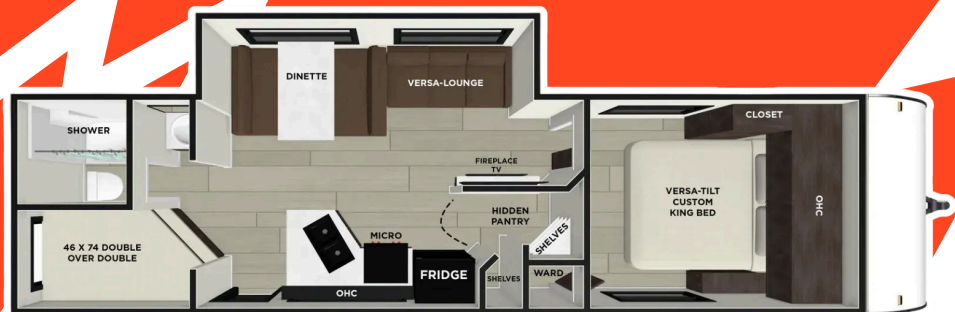

'26 SALEM CRUISE LITE

273QBXL

UNIT SPECIFICATIONS

6-8

6,288

32'9"

KEY FEATURES

KING SIZE TILTING BED .. POWER TONGUE JACK .. POWER AWNING WITH LED LIGHT OUTSIDE MINI FRIDGE .. DOUBLE BUNKS .. ELECTRIC FIREPLACE .. SPARE TIRE... 15,000 BTU A/C .. 10 CUBIC FT ELECTRIC FRIDGE/FREEZER .. VERSA LOUNGE SOFA ... EXTERIOR ACCENT LIGHTS .. BUILT-IN LAUNDRY HAMPER IN BEDROOM

PRICING INFO

MSRP $47,757.20

SALE $26,994.00
PLUS TAX, TITLE, DOC, PLATE, FEES

MEMORIES START FOR ONLY

$266 / MONTH

BASED ON GOOD APPROVED CREDIT, 7.99% RATE, 144 MONTH TERM, $2,500 DOWN. RATE MAY CHANGE DEPENDING ON CREDIT HISTORY & CURRENT RATES. NOT EVERYONE WILL QUALIFY. ALL REBATES INCLUDED.

FAMILY OWNED SINCE 1968

CHESANING, MICHIGAN

Carlton
SINCE 1968