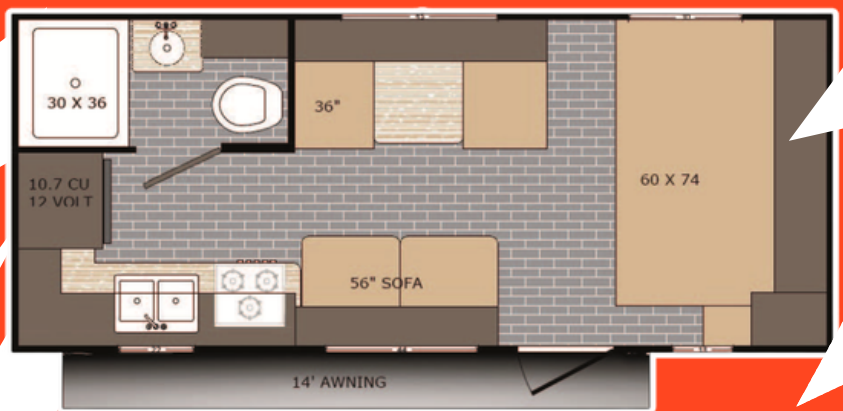

'26 RETRO

R186

UNIT SPECIFICATIONS

4-5

3,380

23'

KEY FEATURES

MARINE GRADE FLOOR DECKING .. CHROME TRIM COUNTERTOPS .. 16" ON CENTER CONSTRUCTION .. ONE PIECE PVC ROOF MEMBRANE .. 10 CU.FT. 12 VOLT FRIDGE .. POWER TONGUE JACK .. RETRO STYLE EXTERIOR LIGHTING .. STABILIZER JACKS .. EZ LUBE AXLES WITH ELECTRIC BRAKES .. RADIAL WHITE WALL TIRES .. SPARE TIRE .. OUTSIDE SHOWER .. FANTASTIC VENT FAN .. TINTED WINDOWS .. LED LIGHTS . 100 WATT SOLAR PANEL .. BLACK TANK FLUSH .. SOLID STEPS .. 6 GALLON DSI WATER HEATER .. MICROWAVE .. FURNANCE .. QUICK CONNECT GAS LINE

PRICING INFO

MSRP $38,741.76

SALE $24,994.00
PLUS TAX, TITLE, DOC, PLATE, FEES

MEMORIES START FOR ONLY

$ 246 / MONTH

BASED ON GOOD APPROVED CREDIT, 7.99% RATE, 144 MONTH TERM, $2,500 DOWN. RATE MAY CHANGE DEPENDING ON CREDIT HISTORY & CURRENT RATES. NOT EVERYONE WILL QUALIFY. ALL REBATES INCLUDED.

FAMILY OWNED SINCE 1968

CHESANING, MICHIGAN

Carlton
SINCE 1968